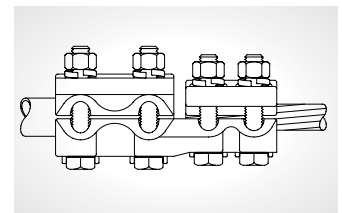

Bolted bronze connectors

Quick reference – Tee connectors

—
01 Type KTH
See page 106

—
02 Type KTH-15
and KTH-15-15
See page 107

—
03 Type KBNT
See page 107

—
04 Type 6MT
See page 108

—
05 Type 6MT
See page 109

—
06 Type 6MK
See page 109

—
07 Type 7MT
See page 110

—
08 Type 7MK
See page 110

—
02

—
03