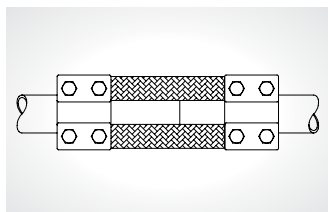

Bolted bronze connectors

Quick reference – Tee connectors

—
01 Type KTH
See page 106

—
02 Type KTH-15
and KTH-15-15
See page 107

—
03 Type KBNT
See page 107

—
04 Type 6MT
See page 108

—
05 Type 6MT
See page 109

—
06 Type 6MK
See page 109

—
07 Type 7MT
See page 110

—
08 Type 7MK
See page 110

—
04