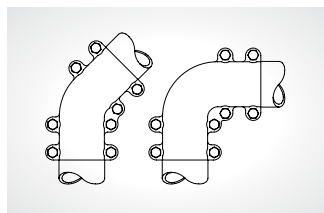

Bolted bronze connectors

Quick reference – Tee connectors

—
01 Type KTH
See page 106

—
02 Type KTH-15
and KTH-15-15
See page 107

—
03 Type KBNT
See page 107

—
04 Type 6MT
See page 108

—
05 Type 6MT
See page 109

—
06 Type 6MK
See page 109

—
07 Type 7MT
See page 110

—
08 Type 7MK
See page 110

—
01

—
02

—
04