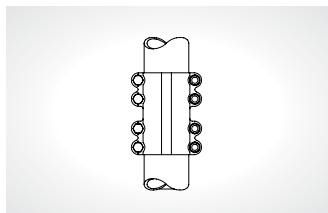

Bolted bronze connectors

Quick reference – Tee connectors

—
01 Type KTH
See page 106

—
02 Type KTH-15
and KTH-15-15
See page 107

—
03 Type KBNT
See page 107

—
04 Type 6MT
See page 108

—
05 Type 6MT
See page 109

—
06 Type 6MK
See page 109

—
07 Type 7MT
See page 110

—
08 Type 7MK
See page 110

—
01

—
02

—
03

—
01

—
02