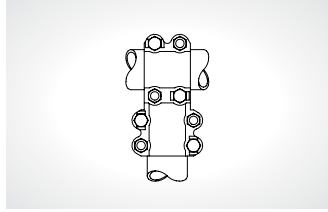

Bolted bronze connectors

Quick reference – Tee connectors

—
01 Type KTH
See page 106

—
02 Type KTH-15
and KTH-15-15
See page 107

—
03 Type KBNT
See page 107

—
04 Type 6MT
See page 108

—
05 Type 6MT
See page 109

—
06 Type 6MK
See page 109

—
07 Type 7MT
See page 110

—
08 Type 7MK
See page 110

—
01

—
02

—
03

—
01

—
02