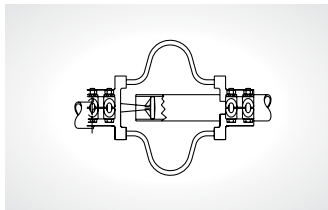

Bolted aluminum connectors

Quick reference – Bolted tee connectors

—
01 Type ABT
See page 51

—
02 Type ABT-15
See page 52

—
03 Type ABT-15-15
See page 53

—
04 Type ABNT
See page 54

—
05 Type ABTT
See page 55

—
06 Type AB2T
See page 55

—
07 Type A6MT
See pages 56–57

—
08 Type A6MT
See page 58

—
09 Type A7MT
See page 59

Quick reference – Bolted couplers

—
01 Type AFG
See page 60

—
02 Type ABC
See page 61

—
03 Type ABCE-45 & 90
See page 62