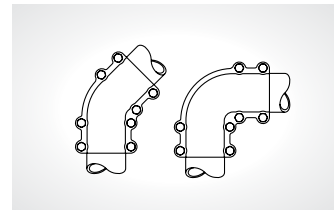

Bolted aluminum connectors

Quick reference – Bolted tee connectors

—
01 Type ABT
See page 51

—
02 Type ABT-15
See page 52

—
03 Type ABT-15-15
See page 53

—
04 Type ABNT
See page 54

—
05 Type ABTT
See page 55

—
06 Type AB2T
See page 55

—
07 Type A6MT
See pages 56–57

—
08 Type A6MT
See page 58

—
09 Type A7MT
See page 59

Quick reference – Bolted couplers

—
01 Type AFG
See page 60

—
02 Type ABC
See page 61

—
03 Type ABCE-45 & 90
See page 62