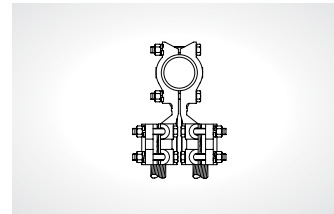

Bolted aluminum connectors

Quick reference – Bolted tee connectors

—
01 Type ABT
See page 51

—
02 Type ABT-15
See page 52

—
03 Type ABT-15-15
See page 53

—
04 Type ABNT
See page 54

—
05 Type ABTT
See page 55

—
06 Type AB2T
See page 55

—
07 Type A6MT
See pages 56–57

—
08 Type A6MT
See page 58

—
09 Type A7MT
See page 59

Quick reference – Bolted couplers

—
01 Type AFG
See page 60

—
02 Type ABC
See page 61

—
03 Type ABCE-45 & 90
See page 62