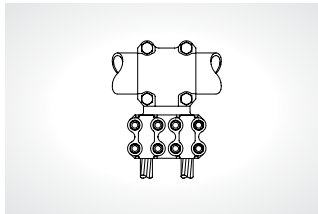

Bolted aluminum connectors

Quick reference – Bolted tee connectors

—
01 Type ABT
See page 51

—
02 Type ABT-15
See page 52

—
03 Type ABT-15-15
See page 53

—
04 Type ABNT
See page 54

—
05 Type ABTT
See page 55

—
06 Type AB2T
See page 55

—
07 Type A6MT
See pages 56–57

—
08 Type A6MT
See page 58

—
09 Type A7MT
See page 59

Quick reference – Bolted couplers

—
01 Type AFG
See page 60

—
02 Type ABC
See page 61

—
03 Type ABCE-45 & 90
See page 62