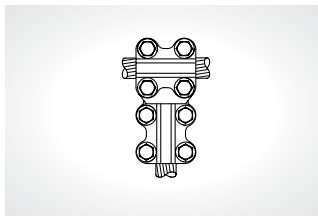

Bolted aluminum connectors

Quick reference – Bolted tee connectors

—
01 Type ABT
See page 51

—
02 Type ABT-15
See page 52

—
03 Type ABT-15-15
See page 53

—
04 Type ABNT
See page 54

—
05 Type ABTT
See page 55

—
06 Type AB2T
See page 55

—
07 Type A6MT
See pages 56–57

—
08 Type A6MT
See page 58

—
09 Type A7MT
See page 59

Quick reference – Bolted couplers

—
01 Type AFG
See page 60

—
02 Type ABC
See page 61

—
03 Type ABCE-45 & 90
See page 62