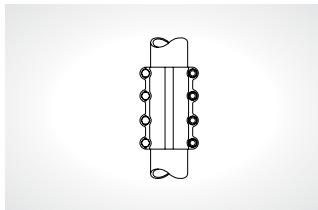

Bolted aluminum connectors

Quick reference – Bolted tee connectors

—
01 Type ABT
See page 51

—
02 Type ABT-15
See page 52

—
03 Type ABT-15-15
See page 53

—
04 Type ABNT
See page 54

—
05 Type ABTT
See page 55

—
06 Type AB2T
See page 55

—
07 Type A6MT
See pages 56–57

—
08 Type A6MT
See page 58

—
09 Type A7MT
See page 59

Quick reference – Bolted couplers

—
01 Type AFG
See page 60

—
02 Type ABC
See page 61

—
03 Type ABCE-45 & 90
See page 62