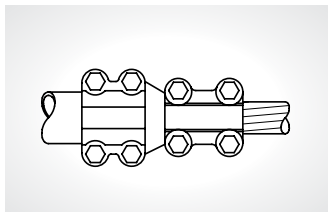

—
04 Type ABR
See page 63

—
05 Type ABR
See page 66