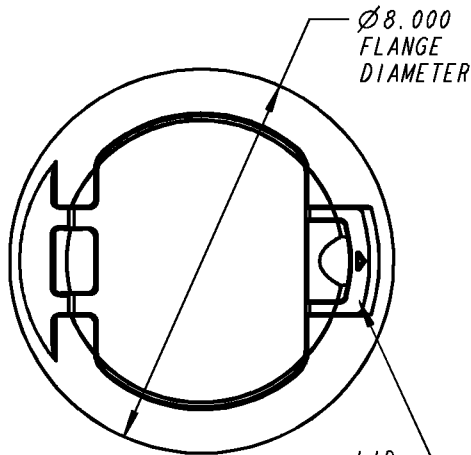

CATALOG NUMBERS:

- 68-HP-FC-BRS** SOLID BRASS
- 68-HP-FC-ALM** SOLID ALUMINUM
- 68-HP-FC-BLK** ALUM WITH BLACK POWDER COAT

FEATURES:

1. FOR USE ON 68-HP SERIES FLOOR BOXES.
2. LID OPENS WITHOUT TOOLS AND LAYS FLAT ON FLOOR.
3. LID SNAPS CLOSED WHEN STEPPED ON.
4. MOP TIGHT. EXCEEDS UL SCRUBWATER REQUIREMENTS FOR TILE, CARPET AND WOOD FLOORS.
5. ALL METAL CONSTRUCTION. MOUNTING SCREWS HIDDEN UNDER LID.
6. COVER MOUNTS TO BOX USING 68-HP-FMK MOUNTING KIT. SEE WSD-000584.

COVER SITS FLAT ON ANY FLOOR

GENERAL NOTES		 www.tnb.com			
1. ALL DIMENSIONS ARE FOR REFERENCE ONLY. 2. DIMENSIONS IN BRACKETS [] ARE IN METRIC UNITS.					
REVISIONS		DESCRIPTION: 68-HP-FC-XXX FLUSH COVER XXX - DENOTES COVER MATERIAL OR FINISH			
1	SEE ERN 2013889 FOR APPROVAL SIGNATURES & RELEASE DATE. PROJECT NO: 5AM400388	ORIGINAL PROJECT NO / (ERN NO)	SHEET NO:	REV. NO:	DRAWING NO:
		UD55819 / (2011942)	1 OF 1	1	WSD-000586