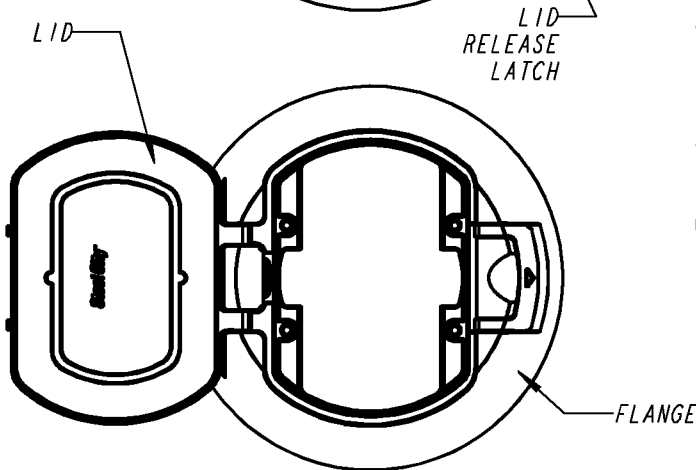

CATALOG NUMBERS:

- 68-HP-FC-BRS** SOLID BRASS
- 68-HP-FC-ALM** SOLID ALUMINUM
- 68-HP-FC-BLK** ALUM WITH BLACK POWDER COAT

FEATURES:

1. FOR USE ON 68-HP SERIES FLOOR BOXES.
2. LID OPENS WITHOUT TOOLS AND LAYS FLAT ON FLOOR.
3. LID SNAPS CLOSED WHEN STEPPED ON.
4. MOP TIGHT. EXCEEDS UL SCRUBWATER REQUIREMENTS FOR TILE, CARPET AND WOOD FLOORS.
5. ALL METAL CONSTRUCTION. MOUNTING SCREWS HIDDEN UNDER LID.
6. COVER MOUNTS TO BOX USING 68-HP-FMK MOUNTING KIT. SEE WSD-000584.

COVER SITS FLAT ON ANY FLOOR

GENERAL NOTES		 www.tnb.com			
1. ALL DIMENSIONS ARE FOR REFERENCE ONLY. 2. DIMENSIONS IN BRACKETS [] ARE IN METRIC UNITS.					
REVISIONS		DESCRIPTION: 68-HP-FC-XXX FLUSH COVER XXX - DENOTES COVER MATERIAL OR FINISH			
1	SEE ERN 2013889 FOR APPROVAL SIGNATURES & RELEASE DATE. PROJECT NO: 5AM400388	ORIGINAL PROJECT NO / (ERN NO)	SHEET NO:	REV. NO:	DRAWING NO:
		UD55819 / (2011942)	1 OF 1	1	WSD-000586