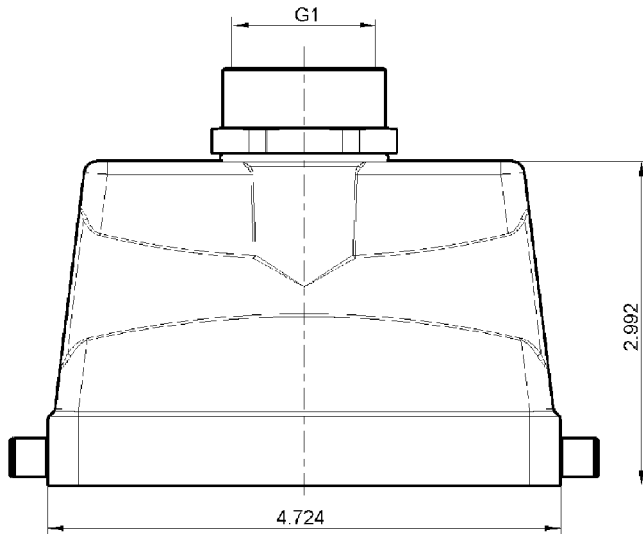

Thomas & Betts

CATALOG No: TH924MV

GENERAL NOTES

1. ALL DIMENSIONS ARE FOR REFERENCE ONLY.
2. DIMENSIONS IN BRACKETS [] ARE IN METRIC UNITS.

REVISIONS

** SEE ERN (****) FOR APPROVAL SIGNATURES & RELEASE DATE.
PROJECT NO: ****

Thomas & Betts
www.tnb.com

DESCRIPTION: Hood B24, 2.992 high
single locking system, 1xPG29-1 straight

ORIGINAL PROJECT NO / (ERN NO)
TM400024 / (2013339)

SHEET NO:
1 OF 1

REV. NO:
0

DRAWING NO:
WSD-001066