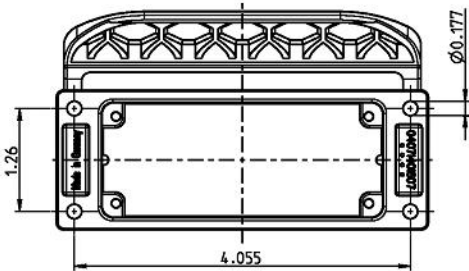

Pos-E-Kon®

PB316 PANEL HOUSING B16, 1.087 HIGH SINGLE LOCKING SYSTEM

GENERAL NOTES		 A Member of the ABB Group			
1. ALL DIMENSIONS ARE FOR REFERENCE ONLY. 2. DIMENSIONS IN BRACKETS [] ARE IN METRIC UNITS.					
REVISIONS					
--	SEE ERN 2015390 FOR APPROVAL SIGNATURES & RELEASE DATE. PROJECT NO: TM400024	ORIGINAL PROJECT NO / (ERN NO)	SHEET NO:	REV. NO:	DRAWING NO:
		TM400024 / (2015390)	1 OF 1	--	WSD-001254