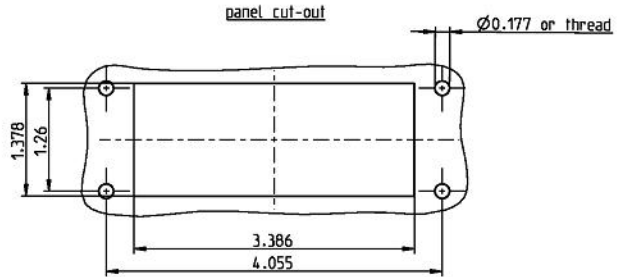

Pos-E-Kon®

PB316 PANEL HOUSING B16, 1.087 HIGH SINGLE LOCKING SYSTEM

GENERAL NOTES		 A Member of the ABB Group			
1. ALL DIMENSIONS ARE FOR REFERENCE ONLY. 2. DIMENSIONS IN BRACKETS [] ARE IN METRIC UNITS.					
REVISIONS					
--	SEE ERN 2015390 FOR APPROVAL SIGNATURES & RELEASE DATE. PROJECT NO: TM400024	ORIGINAL PROJECT NO / (ERN NO)	SHEET NO:	REV. NO:	DRAWING NO:
		TM400024 / (2015390)	1 OF 1	--	WSD-001254