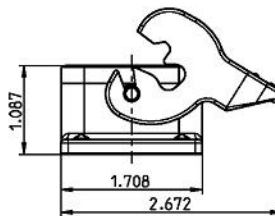

Pos-E-Kon®

PB316 PANEL HOUSING B16, 1.087 HIGH SINGLE LOCKING SYSTEM

GENERAL NOTES		 A Member of the ABB Group			
1. ALL DIMENSIONS ARE FOR REFERENCE ONLY. 2. DIMENSIONS IN BRACKETS [] ARE IN METRIC UNITS.					
REVISIONS					
--	SEE ERN 2015390 FOR APPROVAL SIGNATURES & RELEASE DATE. PROJECT NO: TM400024	ORIGINAL PROJECT NO / (ERN NO)	SHEET NO:	REV. NO:	DRAWING NO:
		TM400024 / (2015390)	1 OF 1	--	WSD-001254